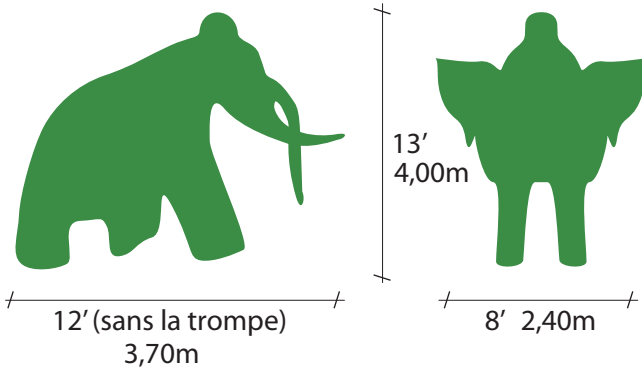

www.leschasseursdereves.com

Chasseurs de rêves

PÂSHEE-THE ELEPHANT PAINTER

As large as a real elephant,
but surprisingly light
in its movements
and the elegance
of its floating trunk.

Pâshee,
the mythical
elephant,
using the tip

Éléphant dimensions:

GENERAL INFORMATION:

- **Number of characters:** 2 to 5
- **Time of assembly/disassembly:** 4 hours
- **Preparation time:** 2 hours
- **Durée :**
- **Decorative version - lighted:** batteries (20 v)
approximately 4 hours/110v electrical outlet unlimited.
- **Parade version:** 1½ hours
- **Version painting canvas:** Between 40 min and 1 hour *
- **Version painting costume:** 30 mn *
- **Conditions:** Indoor/outdoor
(except bad weather conditions) day/night.
- **Transport:** Montreal and area: Sprinter van.
*Music: With soundtrack